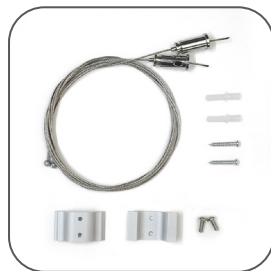

Color 

Unit: mm

Features:

1. Model: HL-A007
2. Material: AL6063+PC
3. Surface: Anodized/Painting
4. Lighting source width: 50mm
5. Length: 4m/max
6. Installation: For offices, conference rooms, supermarkets, home lighting, etc.

Accessory:

End cap

Suspended Rope

Connector

Installation: