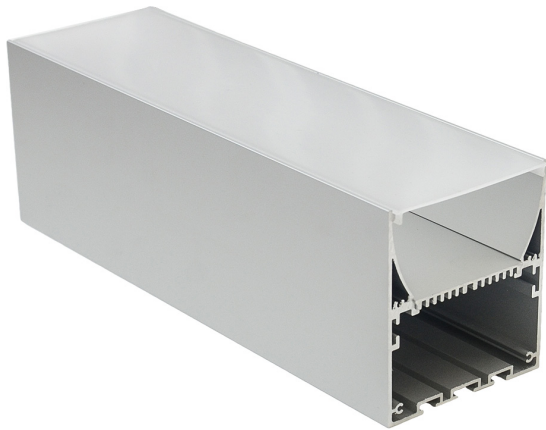

Color 

Unit: mm

Features:

1. Model: HL-A007
2. Material: AL6063+PC
3. Surface: Anodized/Painting
4. Lighting source width: 50mm
5. Length: 4m/max
6. Installation: For offices, conference rooms, supermarkets, home lighting, etc.

Accessory:

End cap

Suspended Rope

Connector

Installation: