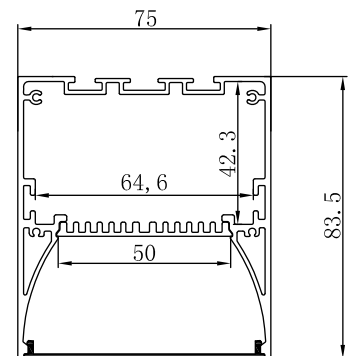

Color 

Unit: mm

Features:

1. Model: HL-A007
2. Material: AL6063+PC
3. Surface: Anodized/Painting
4. Lighting source width: 50mm
5. Length: 4m/max
6. Installation: For offices, conference rooms, supermarkets, home lighting, etc.

Accessory:

End cap

Suspended Rope

Connector

Installation: