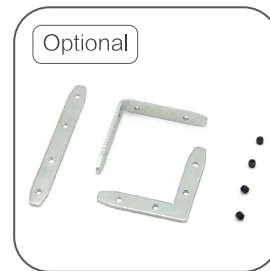

Color 

Unit: mm

Features:

1. Model: HL-A007
2. Material: AL6063+PC
3. Surface: Anodized/Painting
4. Lighting source width: 50mm
5. Length: 4m/max
6. Installation: For offices, conference rooms, supermarkets, home lighting, etc.

Accessory:

End cap

Suspended Rope

Connector

Installation: